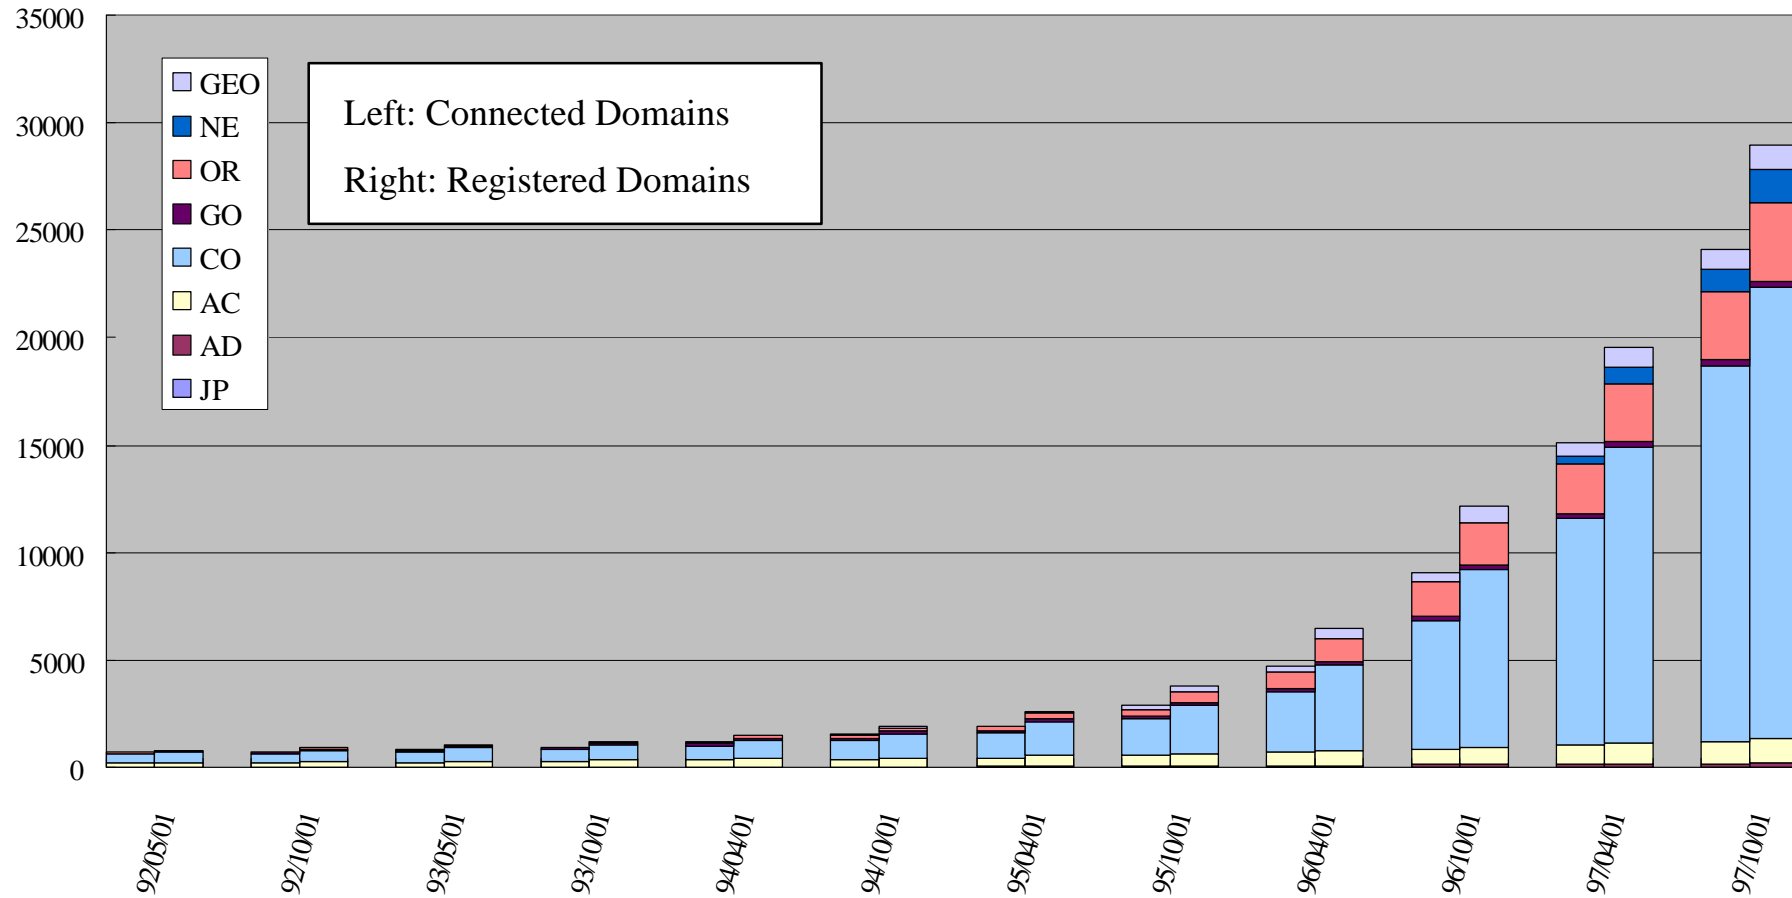

JPNIC Member ISPs

JPNIC Registered/Connected Domains

Transaction of IP Address Assignments

(last 12 months)

* CIDR address only

Japan Network Information Center

Transaction of IP Address Delegations and Allocations

(last 12 months)

	Delegation from APNIC	Allocation to IPNIC Member ISPs							Total Allocation Size
		/16	/17	/18	/19	/20	/21	/22	
96/11		3	1	1	1	9	--	--	1136C
96/12	/12(4096C)	1	2		1	11	--	--	720C
97/01			1		2	12	--	--	384C
97/02		3	2		2	12	--	--	1280C
97/03		1		1		1			336C
97/04			2		1	2	1		328C
97/05			1		3	2	1	1	268C
97/06			1		2		2	3	220C
97/07		2	1	1	2	3		1	820C
97/08	/12(4096C)	1	2	1		2		4	624C
97/09					2	2	2	2	120C
97/10		1	3	4		4	2	7	1004C