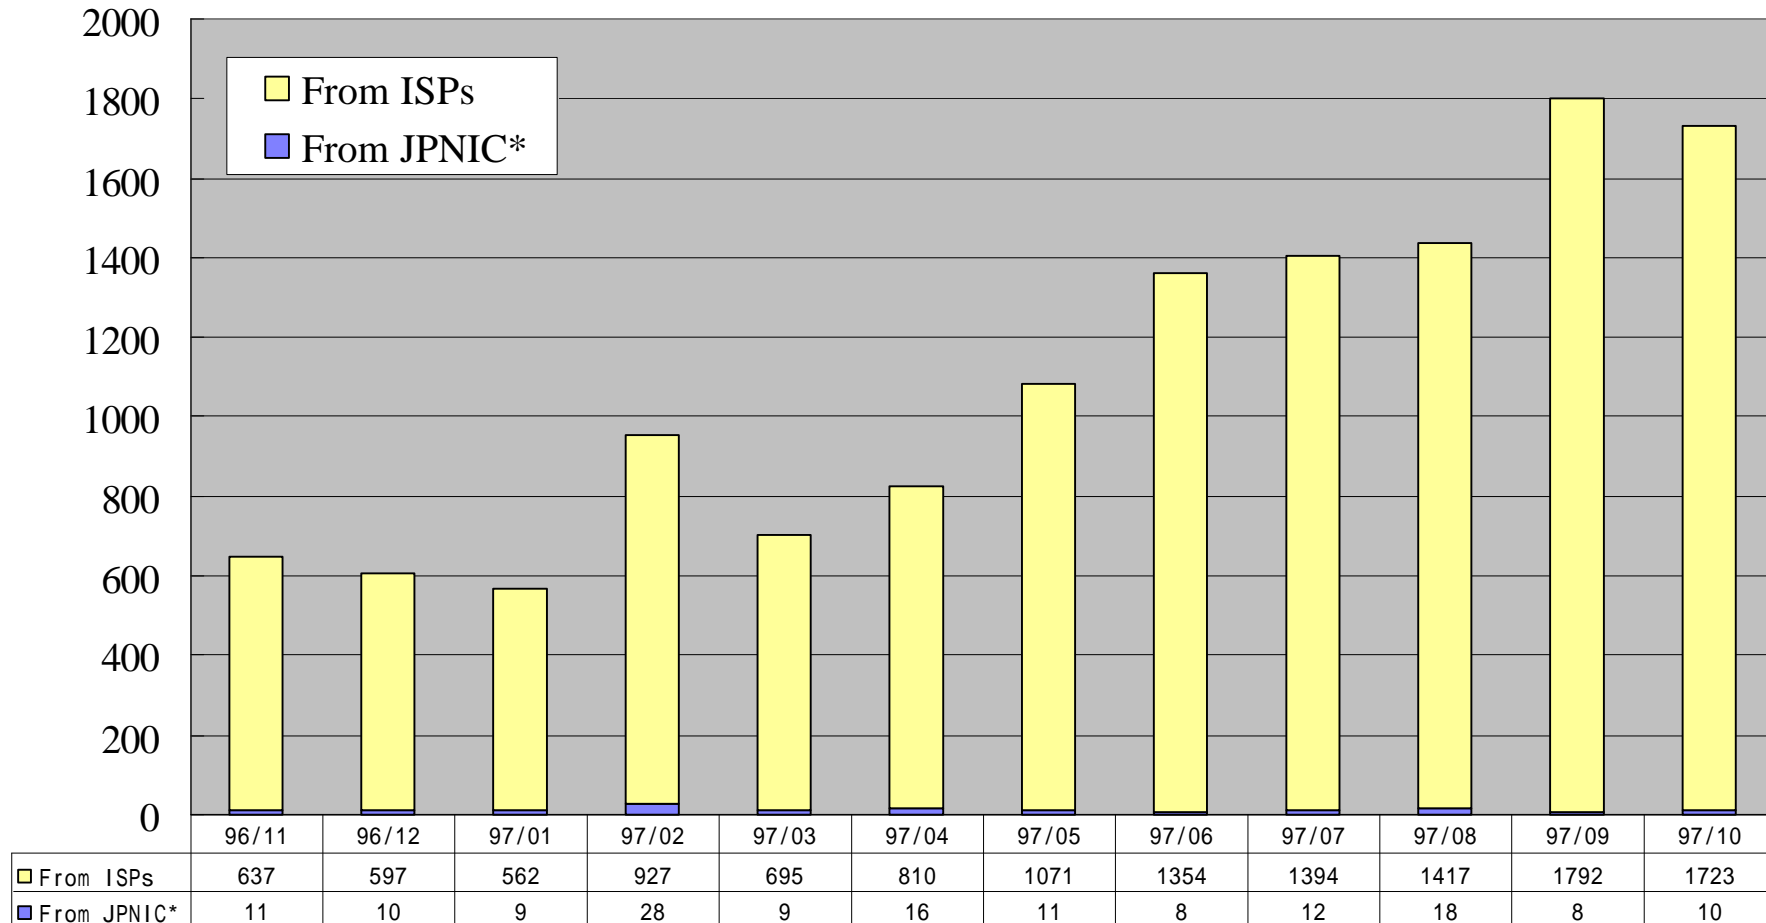

JPNIC Member ISPs

JPNIC Registered/Connected Domains

Transaction of IP Address Assignments

(last 12 months)

* CIDR address only

Japan Network Information Center

Transaction of IP Address Delegations and Allocations

(last 12 months)

	Delegation from APNIC	Allocation to IPNIC Member ISPs							Total Allocation Size
		/16	/17	/18	/19	/20	/21	/22	
96/11		3	1	1	1	9	--	--	1136C
96/12	/12(4096C)	1	2		1	11	--	--	720C
97/01			1		2	12	--	--	384C
97/02		3	2		2	12	--	--	1280C
97/03		1		1		1			336C
97/04			2		1	2	1		328C
97/05			1		3	2	1	1	268C
97/06			1		2		2	3	220C
97/07		2	1	1	2	3		1	820C
97/08	/12(4096C)	1	2	1		2		4	624C
97/09					2	2	2	2	120C
97/10		1	3	4		4	2	7	1004C